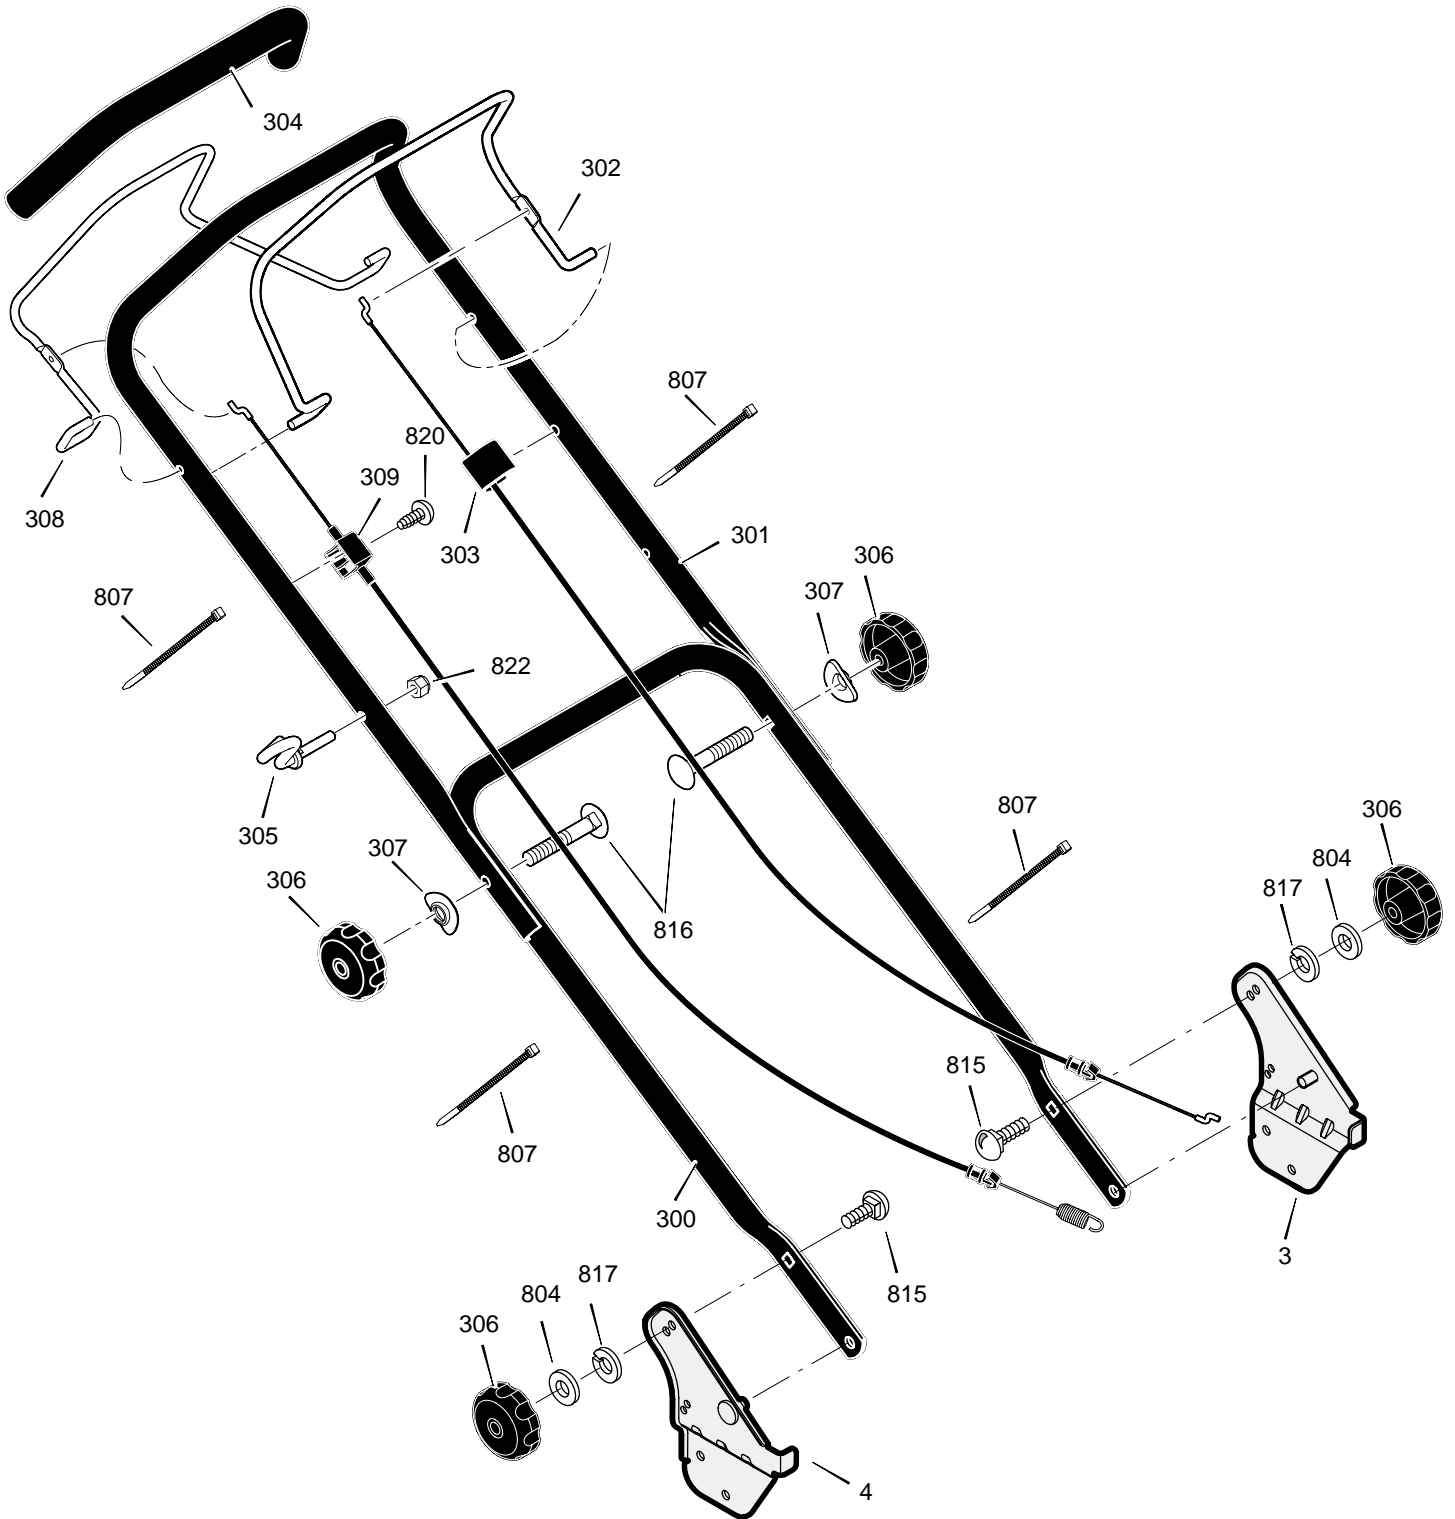

10/11/07

MOWER HOUSING ASSEMBLY 880419x51N

10/11/07

MOWER HANDLE ASSEMBLY 800419x51N

10/11/07

MOWER HOUSING ASSEMBLY 880419x51N

Key No.	Part No.	Description	Key No.	Part No.	Description
1	*****	Engine	301	700144	Handle, Upper
2	700188	Mower Housing	302	700157	Lever, Engine Stop
3	700141	Bracket Assy, LH Handle	303	700158	Cable, Engine Stop
4	700142	Bracket Assy, RH Handle	304	700244	Tubing, Foam
5	700121	Bracket, Rear Bearing Retainer	305	672510MA	Guide, Rope
6	700024	Blade	306	700145	Knob
7	700214	Blade Adapter Assy	307	700148	Washer, Formed
8	700089	Door, Rear	308	700175	Lever, Drive
9	700086	Rod, Rear Door	309	700115	Cable Assy, Drive
10	700001	Spring, Torsion Rear Door	800	0025x6MA	Screw, Engine
11	700159	Bag Frame Assy	801	700011	Bolt
12	700041	Bag Assy	802	1101989MA	Washer, Belleville
100	700217	Transmission	803	700131	Washer, Thrust
101	700120	Belt Guide, Transmission	804	700150	Washer
102	700216	Belt-V	805	700002	Nut, Nylock
103	700125	Cap, Dust	807	700010	Tie, Cable
104	700126	Sleeve Assy, Rear Axle	808	015x84MA	Nut, Flange
105	700132	Gear, Pinion	809	26x245MA	Screw
106	700134	Gear, Drive	810	700081	Bolt, Hex Key Head
107	700124	Dust Cover	811	700103	Nut, Nylock
108	700221	Belt Cover Assy	812	700119	Screw
200	700133	Wheel, Rear	813	700122	Screw
201	700195	Hub Cap, Rear	814	26x296MA	Screw
202	700200	Wheel Front	815	700146	Bolt, Carrige
203	700155	Hub Cap, Front	816	002x77MA	Bolt, Carrige
206	700215	Front Crossbar Assy	817	700078	Washer, Split
208	700059	Front Crossbar Bushing	818	700156	Nut, Speed
209	700071	Spring, Clip Crossbar	819	700218	Screw
210	700206	Single Lever Link	820	26x256MA	Screw
211	700073	Spring, Extension	821	700237	Ring-External Retaining
212	700220	Rear Crossbar Assy	822	15x116MA	Hex Nut
213	700219	Rear Crossbar Weldment	823	700247	Bolt, Shoulder
214	700164	Spring, Adjuster	824	015x88MA	Nut, Flange
215	700243	Lever, Height Adj	830	48901MA	Screw
216	700172	Knob, Adjuster	1000	700268	Decal Kit
217	700118	Bracket, Height Adjuster	1001	700274	Manual Kit
300	700143	Handle, Lower			