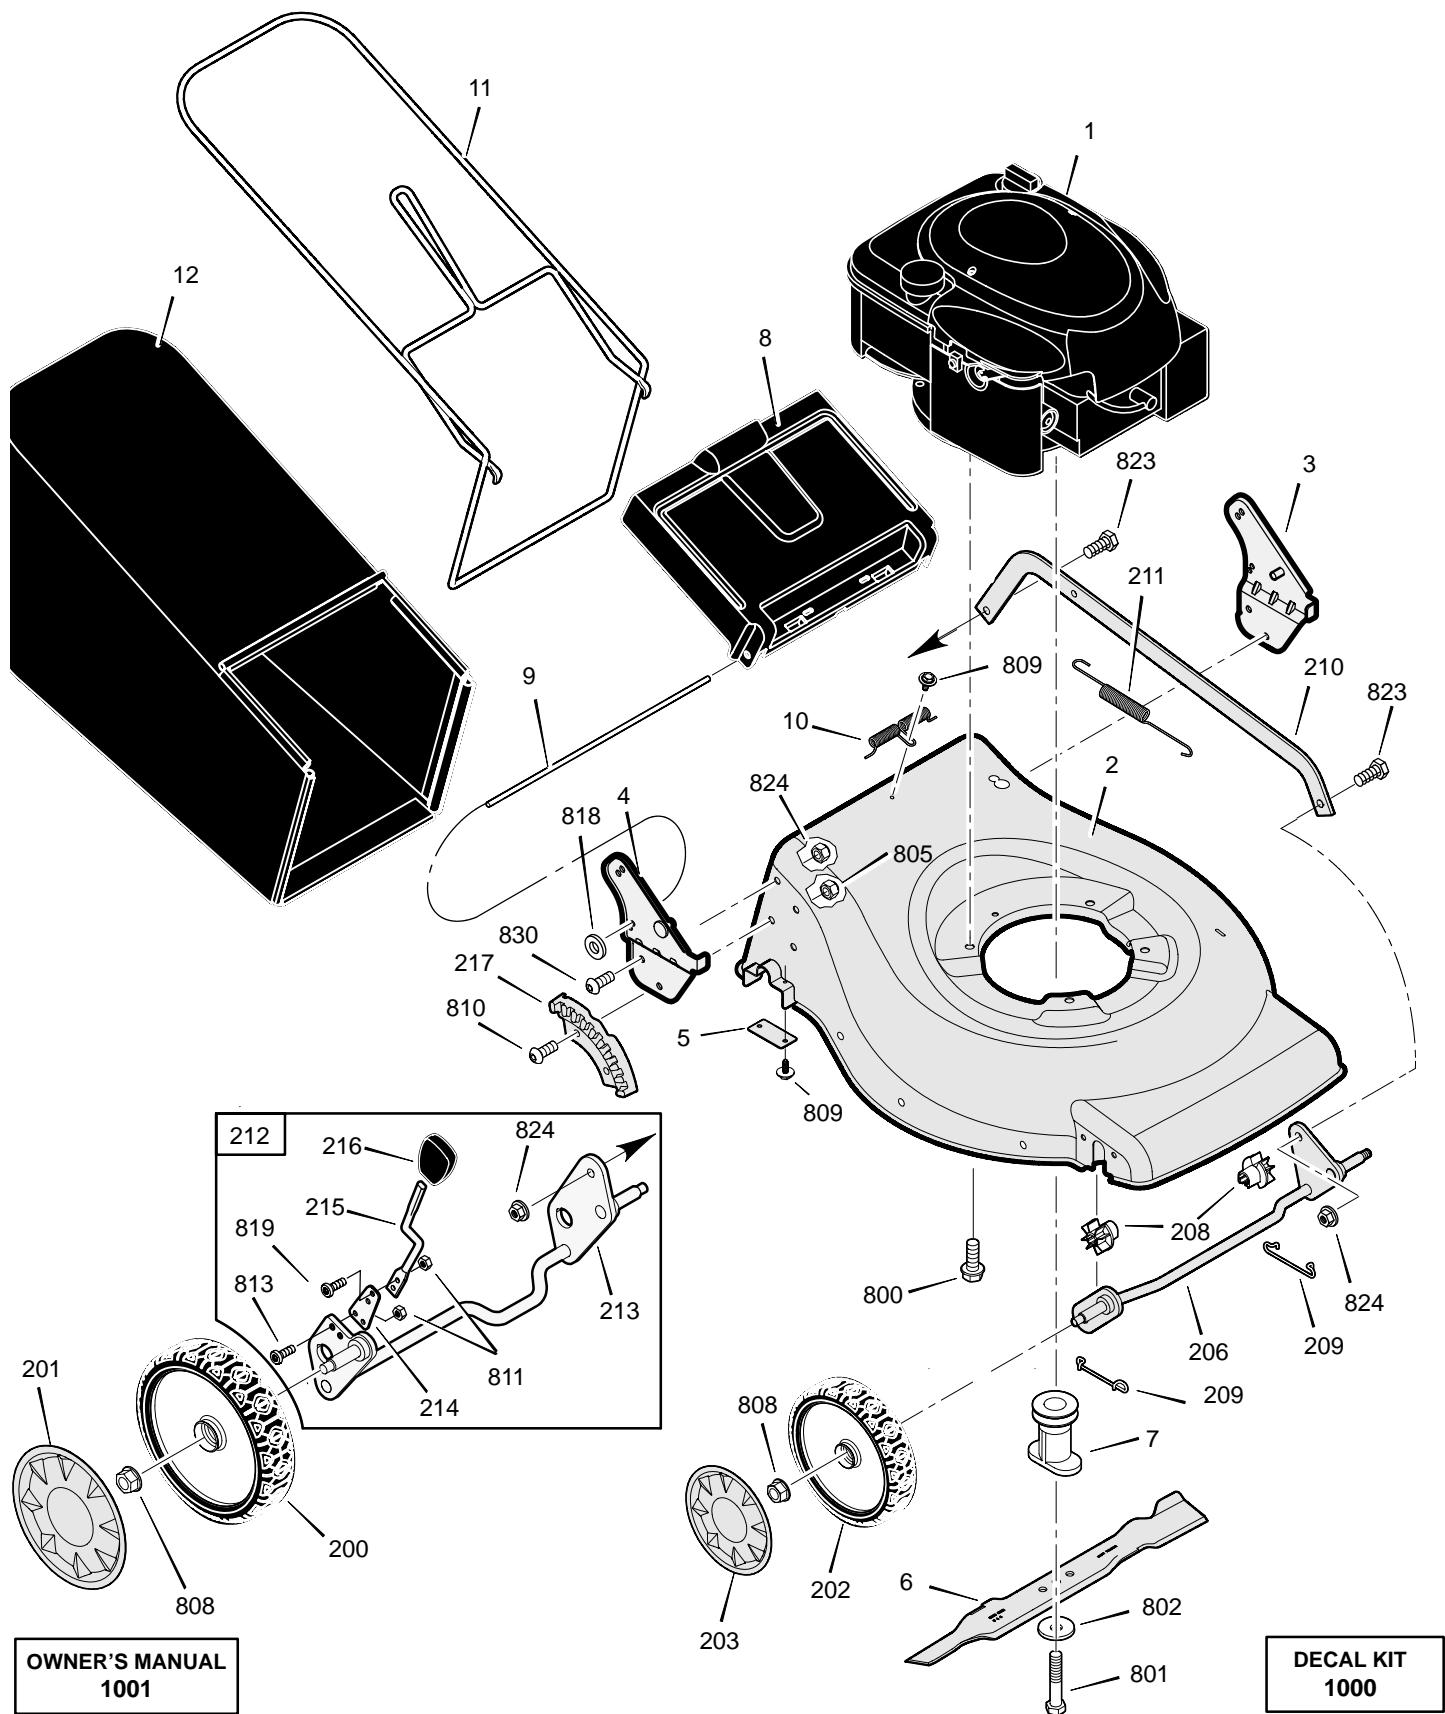

10/11/07

MOWER HOUSING ASSEMBLY 880419x51N

10/11/07

MOWER HANDLE ASSEMBLY 800419x51N

10/11/07

MOWER HOUSING ASSEMBLY 880419x51N

Key No.	Part No.	Description	Key No.	Part No.	Description
1	*****	Engine	301	700144	Handle, Upper
2	700188	Mower Housing	302	700157	Lever, Engine Stop
3	700141	Bracket Assy, LH Handle	303	700158	Cable, Engine Stop
4	700142	Bracket Assy, RH Handle	304	700244	Tubing, Foam
5	700121	Bracket, Rear Bearing Retainer	305	672510MA	Guide, Rope
6	700024	Blade	306	700145	Knob
7	700214	Blade Adapter Assy	307	700148	Washer, Formed
8	700089	Door, Rear	308	700175	Lever, Drive
9	700086	Rod, Rear Door	309	700115	Cable Assy, Drive
10	700001	Spring, Torsion Rear Door	800	0025x6MA	Screw, Engine
11	700159	Bag Frame Assy	801	700011	Bolt
12	700041	Bag Assy	802	1101989MA	Washer, Belleville
100	700217	Transmission	803	700131	Washer, Thrust
101	700120	Belt Guide, Transmission	804	700150	Washer
102	700216	Belt-V	805	700002	Nut, Nylock
103	700125	Cap, Dust	807	700010	Tie, Cable
104	700126	Sleeve Assy, Rear Axle	808	015x84MA	Nut, Flange
105	700132	Gear, Pinion	809	26x245MA	Screw
106	700134	Gear, Drive	810	700081	Bolt, Hex Key Head
107	700124	Dust Cover	811	700103	Nut, Nylock
108	700221	Belt Cover Assy	812	700119	Screw
200	700133	Wheel, Rear	813	700122	Screw
201	700195	Hub Cap, Rear	814	26x296MA	Screw
202	700200	Wheel Front	815	700146	Bolt, Carrige
203	700155	Hub Cap, Front	816	002x77MA	Bolt, Carrige
206	700215	Front Crossbar Assy	817	700078	Washer, Split
208	700059	Front Crossbar Bushing	818	700156	Nut, Speed
209	700071	Spring, Clip Crossbar	819	700218	Screw
210	700206	Single Lever Link	820	26x256MA	Screw
211	700073	Spring, Extension	821	700237	Ring-External Retaining
212	700220	Rear Crossbar Assy	822	15x116MA	Hex Nut
213	700219	Rear Crossbar Weldment	823	700247	Bolt, Shoulder
214	700164	Spring, Adjuster	824	015x88MA	Nut, Flange
215	700243	Lever, Height Adj	830	48901MA	Screw
216	700172	Knob, Adjuster	1000	700268	Decal Kit
217	700118	Bracket, Height Adjuster	1001	700274	Manual Kit
300	700143	Handle, Lower			